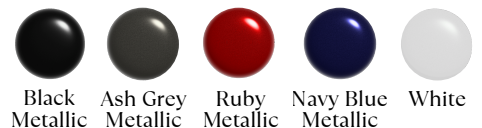

STANDARD COLORS: